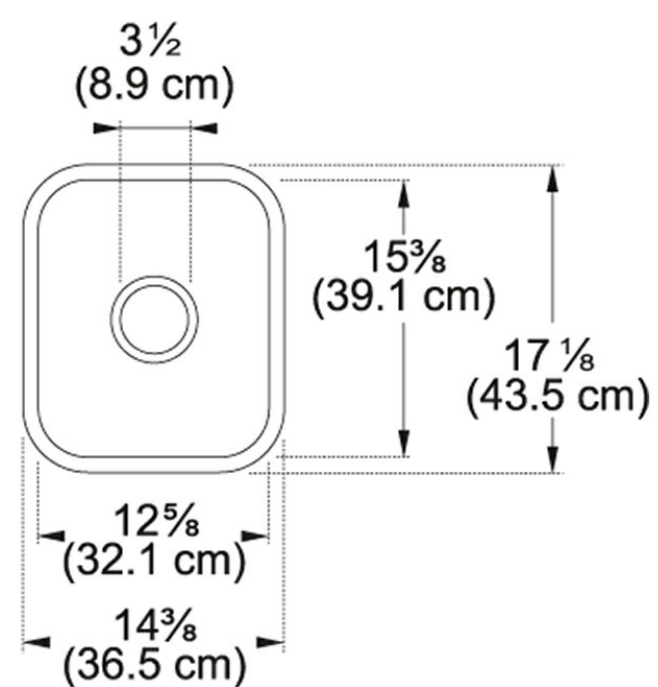

### Product Picture

### Technical Drawing

### Product Dimensions

Length overall	14 3/8"
Width overall	17 1/8"
Depth Overall	8 5/8"
Length of large bowl	12 5/8"
Width of large bowl	15 3/8"
Depth of large bowl	6 7/8"
Minimum Cabinet Size	18"